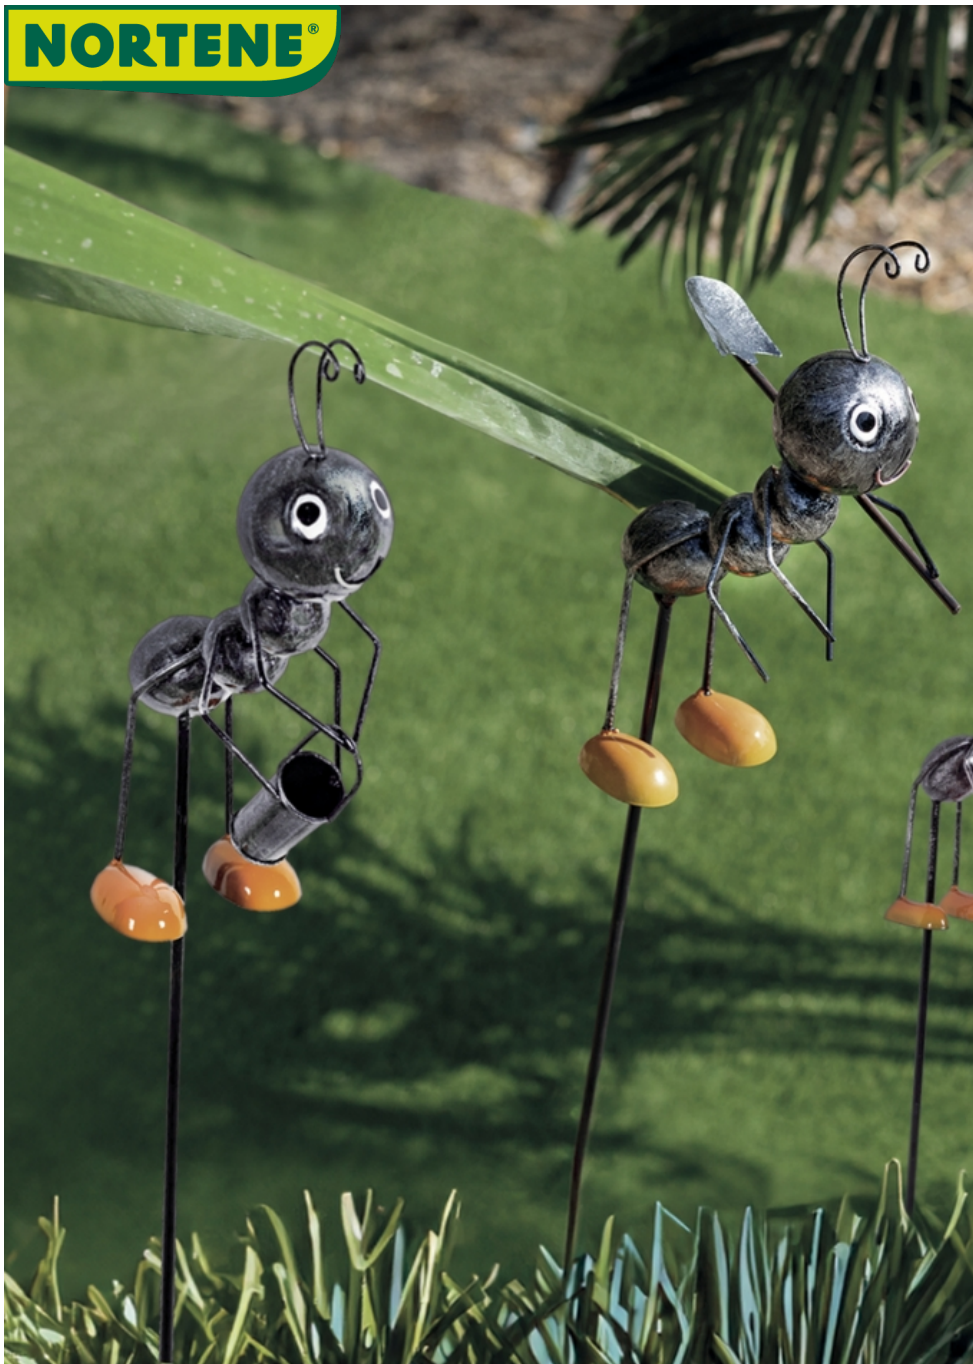

**NORTENE®**

## Ant figurine garden decoration and plant support

ME

This cute ant figurine garden decoration and plant support will add a charming look to your garden while also providing support for your plants. The cheerful figures are easy to install as they can simply be stuck into the ground. They look great in any garden as a special, humorous decorative element. The product is available in a mixed display of 48 pieces, which includes three taller and three shorter models.

### Benefits

- Gives a cheerful and unique look to the garden
- Easy to install, quickly inserted into the ground
- Also functions as a plant support
- Made of 100% recyclable material, environmentally friendly
- Available in two sizes to provide a varied look
- Coated with metallic black and textured silver gray paint

### Characteristics

- Material: 100% recyclable metal
- Color: orange, metallic black and textured silver gray
- Larger stake size: 115 x 8 x 15 cm, weight 135 g
- Smaller stake size: 83 x 5 x 8 cm, weight 70 g
- Stake diameter: Ø 4.8 mm (larger), Ø 3.8 mm (smaller)
- Display size: 47.5 x 38.5 x 116.5 cm,
- Display weight: approx. 16 kg
- Display composition: 15 larger models (8 x 15 x 115 cm) 33 smaller models (7 x 5 x 83 cm)