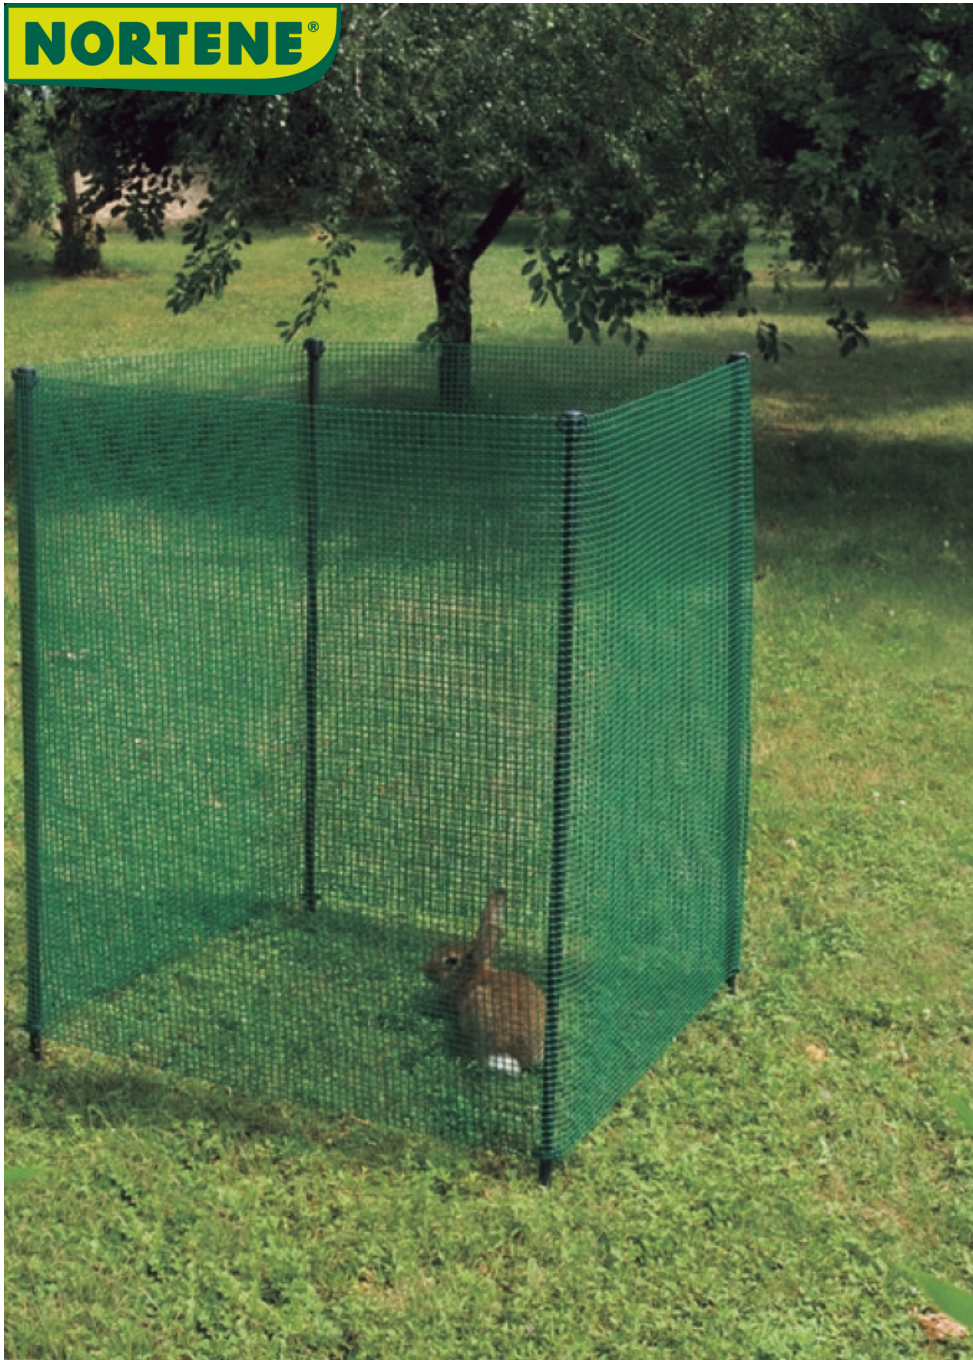

NORTENE®

QUICK POST

Post driven into the ground to create an enclosure or a temporary fence

In plastic-coated metal, with 2 mounting rings for the fencing

Ref.	Size.	Color	Diameter
147205	1,25 m	●	16 mm