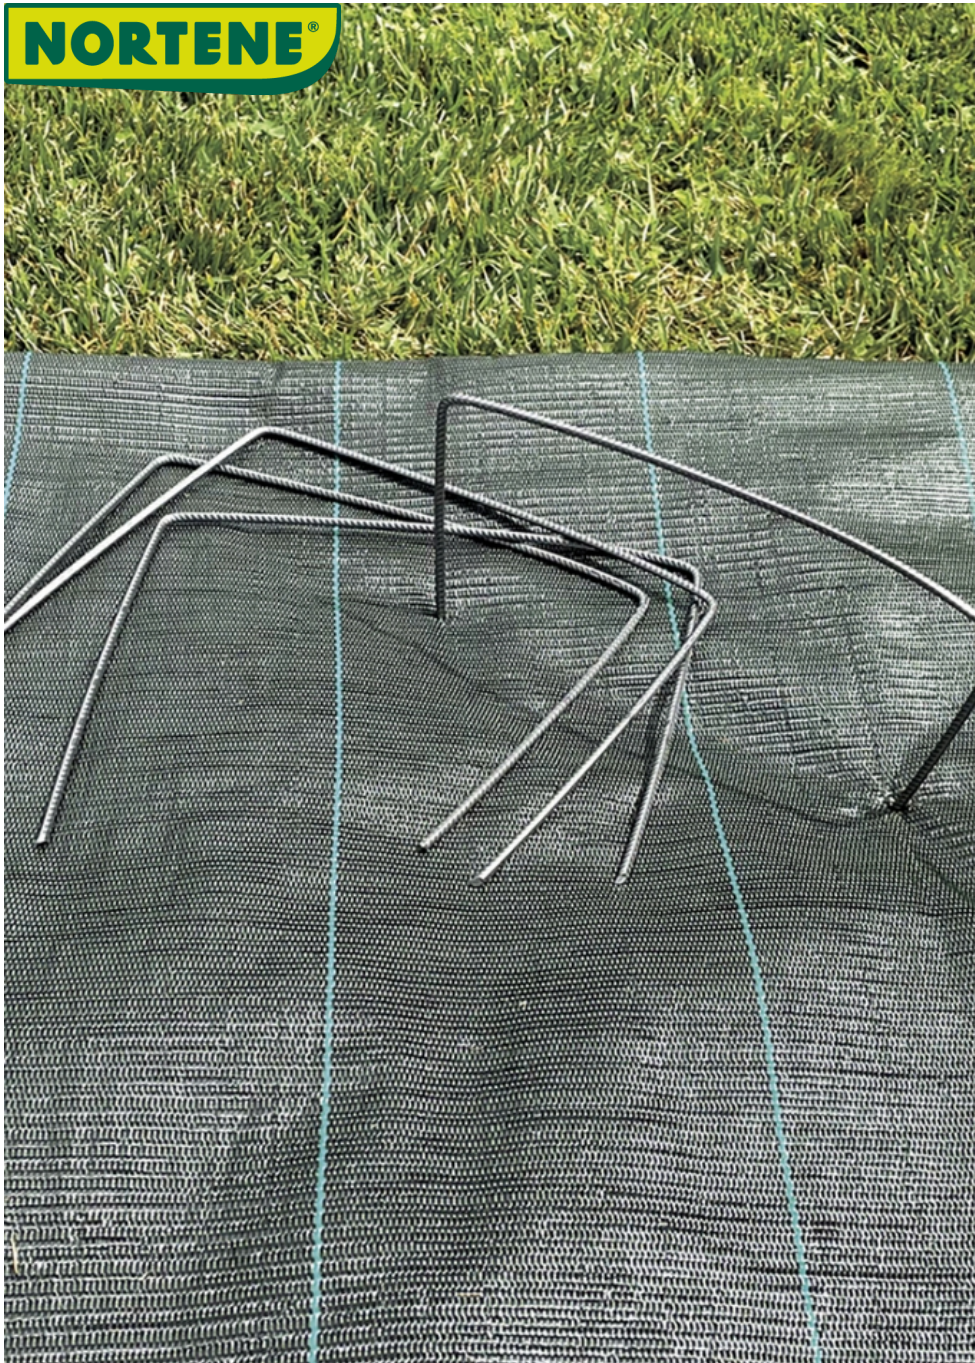

NORTENE®

FIXSOL XL

Metal pegs XL

For attaching fleece and mulch to the ground.

Characteristics

Lot de 20 ou 100 agrafes métalliques. Acier.

Diamètre : 4 mm.

Ref.	Size.	Color	*Quantities	Packaging (pieces)
140502	20 x 25 x 20 cm	●	20 staples	10 pieces
140508	20 x 25 x 20 cm	●	100 staples	1 piece