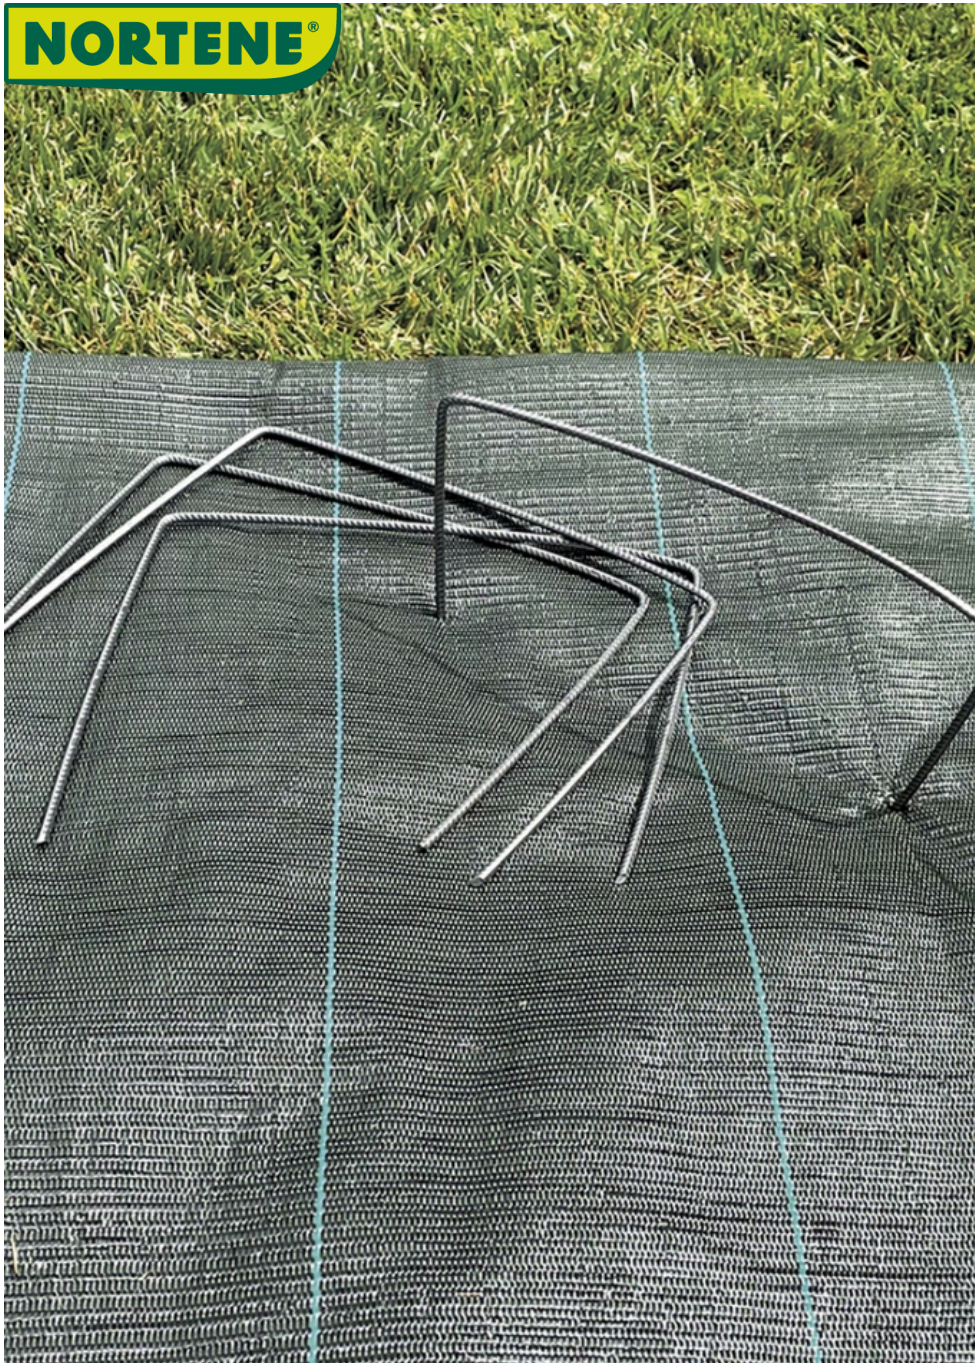

**NORTENE**[®]

FIXSOL XL

Metal pegs XL

For attaching fleece and mulch to the ground.

Characteristics

Lot de 20 ou 100 agrafes métalliques. Acier.
Diamètre : 4 mm.

Ref.	Size.	Color	*Quantities	Packaging (pieces)
140502	20 x 25 x 20 cm	●	20 staples	10 pieces
140508	20 x 25 x 20 cm	●	100 staples	1 piece