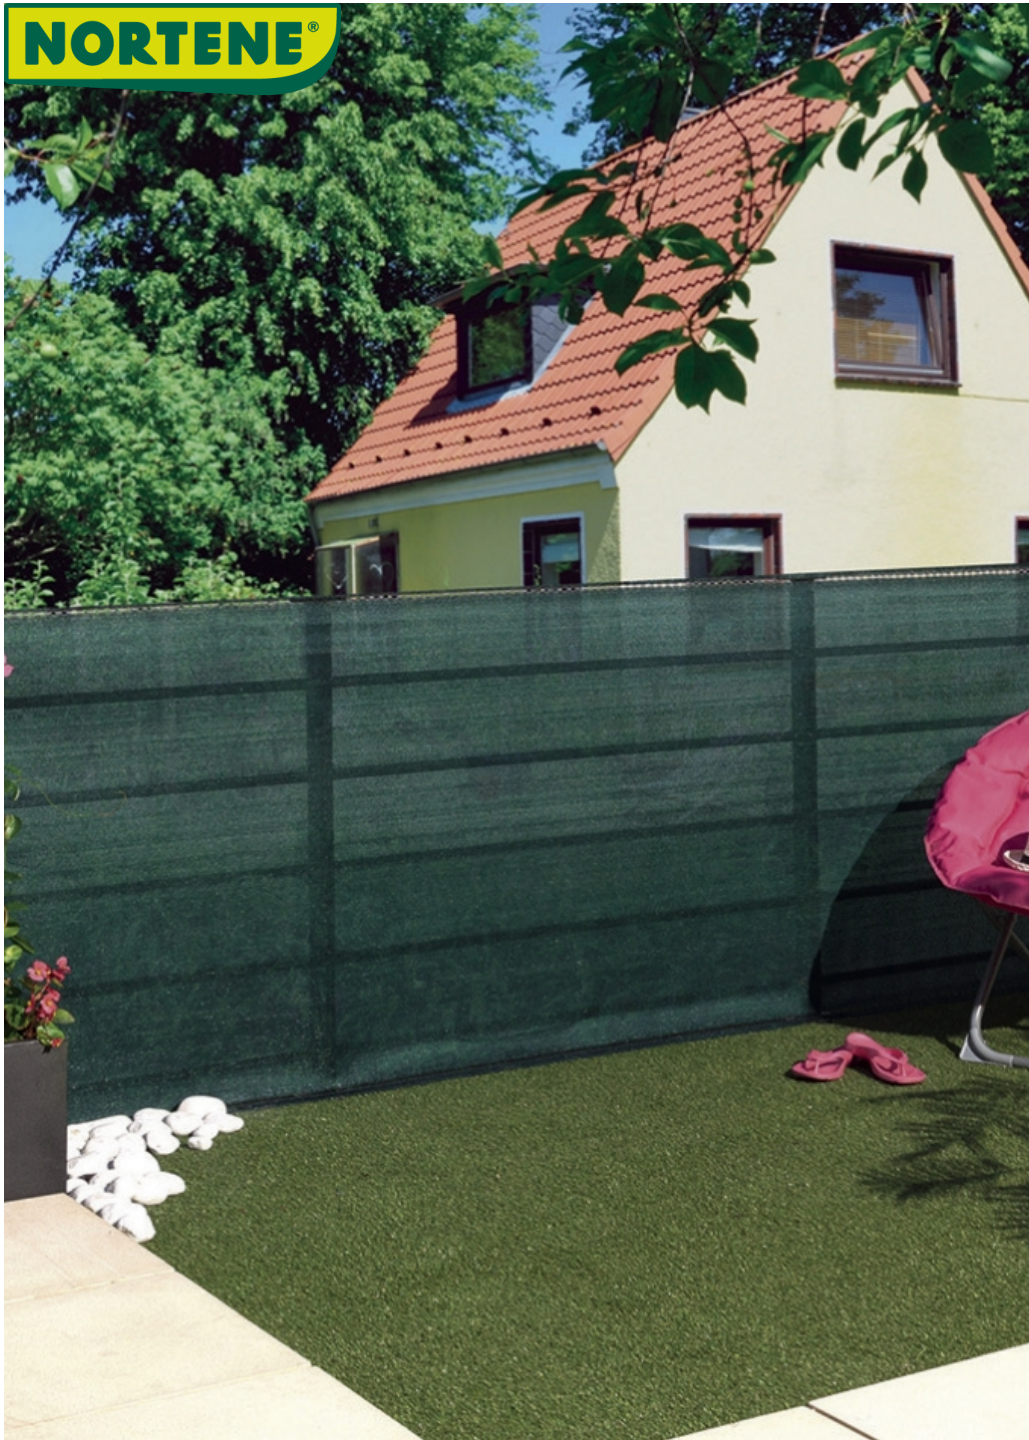

NORTENE®

2011831

2011833