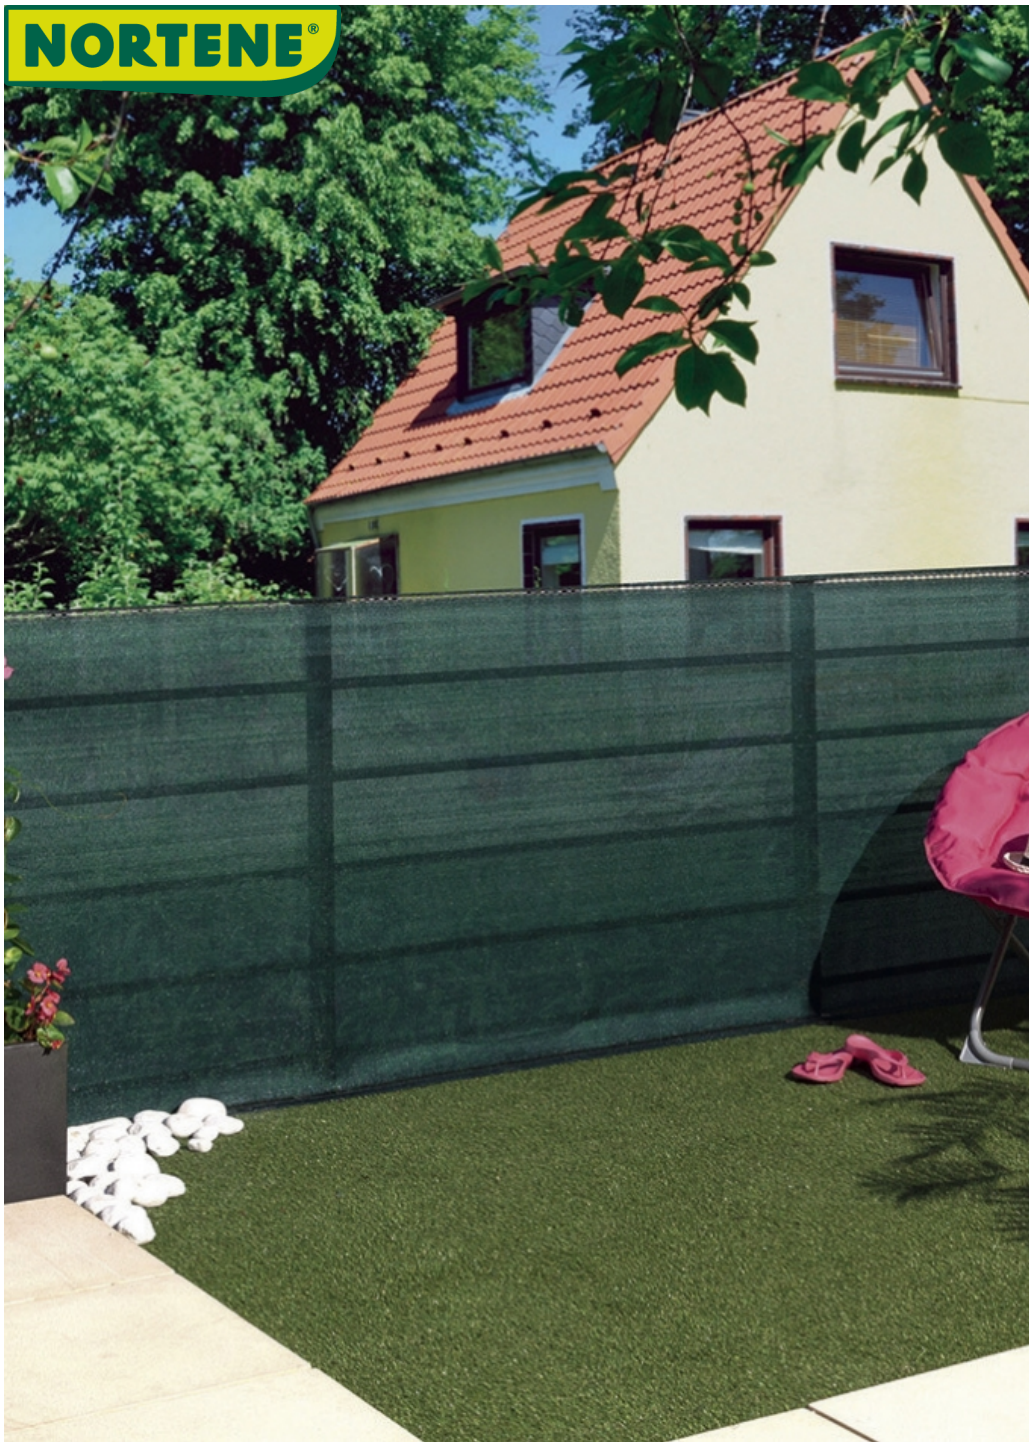

NORTENE®

2011831

2011833