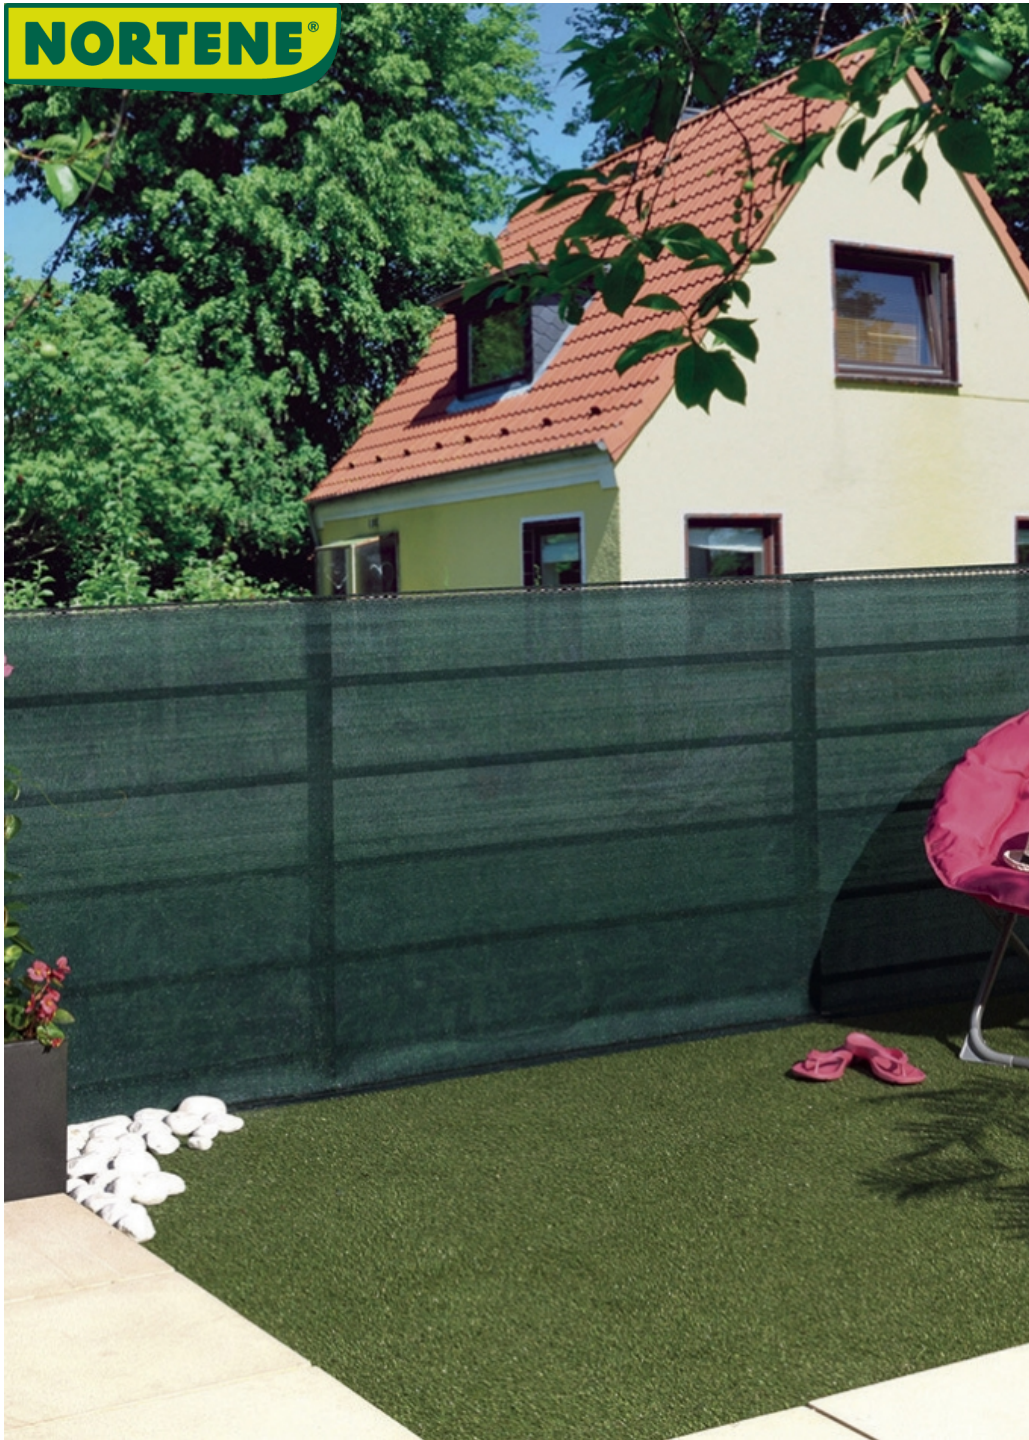

NORTENE®

170735

170740